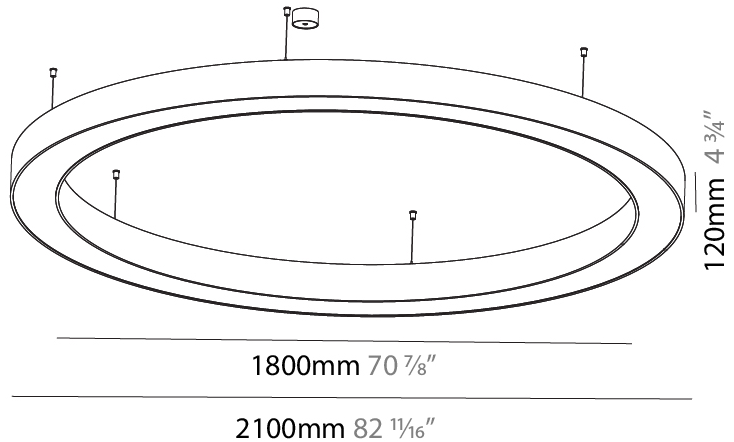

GENERAL

Series: Glorious
Subseries: Glorious
Brand: Prolicht
Division: Architectural
Mounting Type: Suspension
Mounting Location: Ceiling
Subcategory: Ambient

PHYSICAL

Shape: Round
Diameter (mm): 2100
Diameter (in): 82 11/16
Height (mm): 120
Height (in): 4 3/4
Max. Overall Height (mm): 2120
Max. Overall Height (in): 83 7/16
Light Distribution: Direct
Weight (kg): 25.9
Weight (lbs): 56.98
Diffuser: PMMA - Opal or Micro-Prism
Fixture Finish: SSR / BKV / CWI / CRY / HAB / LAG / UFT / ITA / RUA / RUR / MIC / FTG / MYG / TWT / LOD / PUS / FRO / FUP / KIA / POP / BLS / SPG / MEY / GOH / GUM / CHC / COM / ABZ / JAG / OBR / MOS / ROR
Fixture Material: Aluminum

ELECTRICAL

Lamp Type: LED (Zhaga Standard)
Input Wattage (W): 105
Total Output Wattage (W): 84 / 67.2 (3500K)
Dimming: Non-Dimming / Phase Dimming (120Vac only) / 0-10V Dimming
Driver Included: Yes
Driver Location: Integrated
Driver Type: Constant Current
Driver Class: Class 2
Input Voltage (V): 120 - 277
Constant Current (MA): 350 / 700 (3500K)

LED

Color Temperature (°K): 3000 / 3500 / 4000
Max. Delivered Lumen (lm): 9690 / 10035 / 10240
CRI: >80 CRI
Efficiency (%): 65
Lamp Life (hrs): 50000

OPTICAL

RATINGS AND CERTIFICATIONS

Certified By: Certified for North American Standards
IP rating: IP20