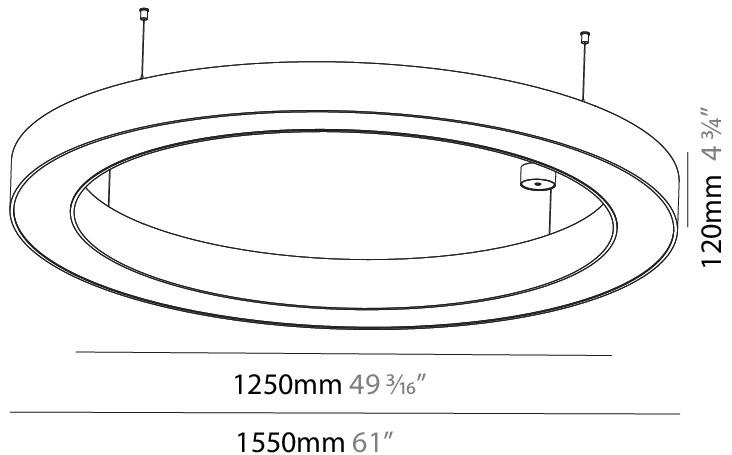

GENERAL

Series: Glorious
Subseries: Glorious
Brand: Prolicht
Division: Architectural
Mounting Type: Suspension
Mounting Location: Ceiling
Subcategory: Ambient

PHYSICAL

Shape: Round
Diameter (mm): 1550
Diameter (in): 61
Height (mm): 120
Height (in): 4 ¾
Max. Overall Height (mm): 2120
Max. Overall Height (in): 83 7/16
Light Distribution: Direct / Indirect
Weight (kg): 16.737
Weight (lbs): 36.90
Diffuser: PMMA - Opal or Micro-Prism
Fixture Finish: SSR / BKV / CWI / CRY / HAB / LAG / UFT / ITA / RUA / RUR / MIC / FTG / MYG / TWT / LOD / PUS / FRO / FUP / KIA / POP / BLS / SPG / MEY / GOH / GUM / CHC / COM / ABZ / JAG / OBR / MOS / ROR
Fixture Material: Aluminum

ELECTRICAL

Lamp Type: LED (Zhaga Standard)
Input Wattage (W): 110
Total Output Wattage (W): 88 / 70.4 (3500K)
Dimming: Non-Dimming / Phase Dimming (120Vac only) / 0-10V Dimming
Driver Included: Yes
Driver Location: Integrated
Driver Type: Constant Current - 120 / 277Vac
Driver Class: Class 2
Input Voltage (V): 120 - 277
Constant Current (MA): 350 / 700/800 (3500K)

LED

Color Temperature (°K): 3000 / 3500 / 4000
Max. Delivered Lumen (lm): 6920 / 7164 / 7310 Direct / 4530 / 4938 / 4790 Indirect
CRI: >80 CRI
Efficiency (%): 68
Lamp Life (hrs): 50000

OPTICAL

RATINGS AND CERTIFICATIONS

Certified By: Certified for North American Standards
IP rating: IP20