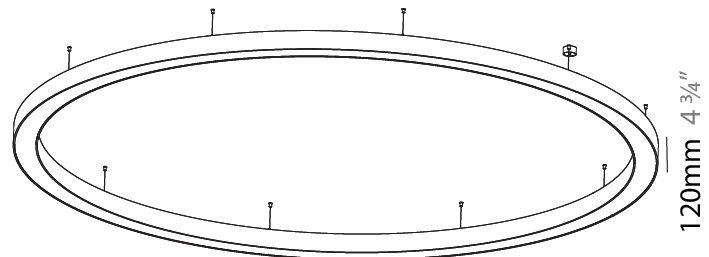

GENERAL

Series: Glorious
Subseries: Glorious
Brand: Prolicht
Division: Architectural
Mounting Type: Suspension
Mounting Location: Ceiling
Subcategory: Ambient

PHYSICAL

Shape: Round
Diameter (mm): 4000
Diameter (in): 157 1/2
Height (mm): 120
Height (in): 4 3/4
Max. Overall Height (mm): 2120
Max. Overall Height (in): 83 7/16
Light Distribution: Direct
Weight (kg): 50.71
Weight (lbs): 111.98
Diffuser: PMMA - Opal or Micro-Prism
Fixture Finish: SSR / BKV / CWI / CRY / HAB / UFT / ITA / RUA / FTG / MYG / LOD / PUS / FRO / FUP / KIA / POP / BLS / SPG / MEY / GOH / GUM / CHC / COM / ABZ / JAG / OBR / MOS / ROR
Fixture Material: Aluminum

ELECTRICAL

Lamp Type: LED (Zhaga Standard)
Input Wattage (W): 200
Total Output Wattage (W): 160 / 128 (3500K)
Dimming: Non-Dimming / Phase Dimming (120Vac only) / 0-10V Dimming
Driver Included: Yes
Driver Location: Integrated
Driver Type: Constant Current
Driver Class: Class 2
Input Voltage (V): 120 - 277
Constant Current (mA): 350 / 1000 (3500K)

LED

Color Temperature (°K): 3000 / 3500 / 4000
Max. Delivered Lumen (lm): 18460 / 19110 / 19500
CRI: >80 CRI
Efficiency (%): 0.65
Lamp Life (hrs): 50000

OPTICAL

RATINGS AND CERTIFICATIONS

Certified By: Certified for North American Standards
IP rating: IP20

3700mm 145 1/16"

4000mm 157 1/2"