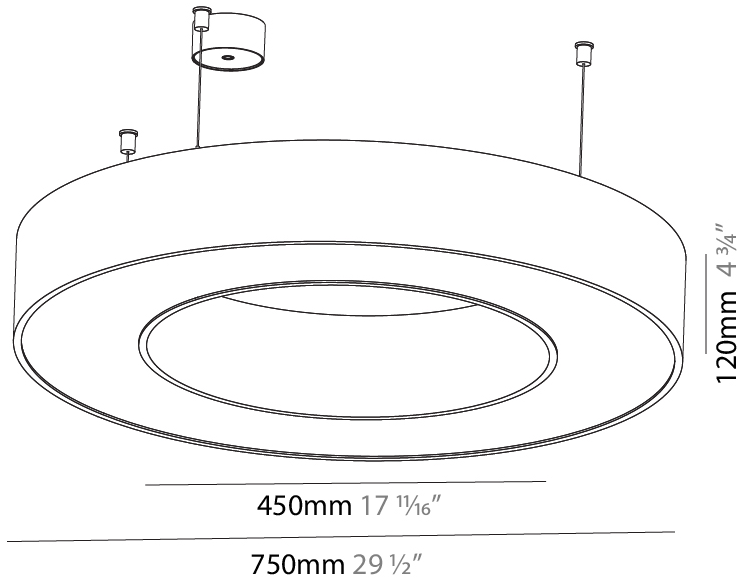

GENERAL

Series: Glorious
Subseries: Glorious
Brand: Prolight
Division: Architectural
Mounting Type: Suspension
Mounting Location: Ceiling
Subcategory: Ambient

PHYSICAL

Shape: Round
Diameter (mm): 750
Diameter (in): 29 1/2
Height (mm): 120
Height (in): 4 3/4
Max. Overall Height (mm): 2120
Max. Overall Height (in): 83 7/16
Light Distribution: Direct / Indirect
Weight (kg): 7.675
Weight (lbs): 16.9
Diffuser: [PMMA - Opal or Micro-Prism](#)
Fixture Finish: [SSR / BKV / CWI / CRY / HAB / LAG / UFT / ITA / RUA / RUR / MIC / FTG / MYG / TWT / LOD / PUS / FRO / FUP / KIA / POP / BLS / SPG / MEY / GOH / GUM / CHC / COM / ABZ / JAG / OBR / MOS / ROR](#)
Fixture Material: Aluminum

ELECTRICAL

Lamp Type: LED (Zhaga Standard)
Input Wattage (W): 45
Total Output Wattage (W): 40 / 32 (3500K)
Dimming: [Non-Dimming / Phase Dimming (120Vac only) / 0-10V Dimming](#)
Driver Included: Yes
Driver Location: Integrated
Driver Type: Constant Current
Driver Class: Class 2
Input Voltage (V): 120 - 277
Constant Current (MA): 350 / 600/400 (3500K)

LED

[Color Temperature (°K): 3000 / 3500 / 4000](#)
Max. Delivered Lumen (lm): 2770 / 2862 / 2920 Direct / 1380 / 1440 / 1470 Indirect
CRI: >80 CRI
Efficiency (%): 71
Lamp Life (hrs): 50000

OPTICAL

RATINGS AND CERTIFICATIONS

Certified By: Certified for North American Standards
IP rating: IP20

PROJECT _____
TYPE _____
SPECIFIER _____
QUANTITY _____
DATE _____