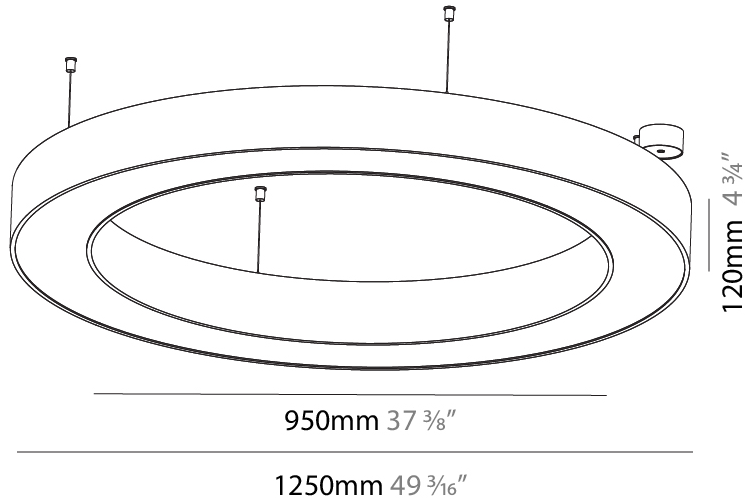

GENERAL

Series: Glorious
Subseries: Glorious
Brand: Prolicht
Division: Architectural
Mounting Type: Suspension
Mounting Location: Ceiling
Subcategory: Ambient

PHYSICAL

Shape: Round
Diameter (mm): 1250
Diameter (in): 49 ³/₁₆
Height (mm): 120
Height (in): 4 ³/₄
Max. Overall Height (mm): 2120
Max. Overall Height (in): 83 ⁷/₁₆
Light Distribution: Direct
Weight (kg): 12.847
Weight (lbs): 28.26
Diffuser: PMMA - Opal or Micro-Prism
Fixture Finish: SSR / BKV / CWI / CRY / HAB / LAG / UFT / ITA / RUA / RUR / MIC / FTG / MYG / TWT / LOD / PUS / FRO / FUP / KIA / POP / BLS / SPG / MEY / GOH / GUM / CHC / COM / ABZ / JAG / OBR / MOS / ROR
Fixture Material: Aluminum

ELECTRICAL

Lamp Type: LED (Zhaga Standard)
Input Wattage (W): 60
Total Output Wattage (W): 48 / 38.4 (3500K)
Dimming: Non-Dimming / Phase Dimming (120Vac only) / 0-10V Dimming
Driver Included: Yes
Driver Location: Integrated
Driver Type: Constant Current
Driver Class: Class 2
Input Voltage (V): 120 - 277
Constant Current (mA): 350 / 1200 (3500K)

LED

Color Temperature (°K): 3000 / 3500 / 4000
Max. Delivered Lumen (lm): 5540 / 5733 / 5850
CRI: >80 CRI
Efficiency (%): 0.65
Lamp Life (hrs): 50000

OPTICAL

RATINGS AND CERTIFICATIONS

Certified By: Certified for North American Standards
IP rating: IP20