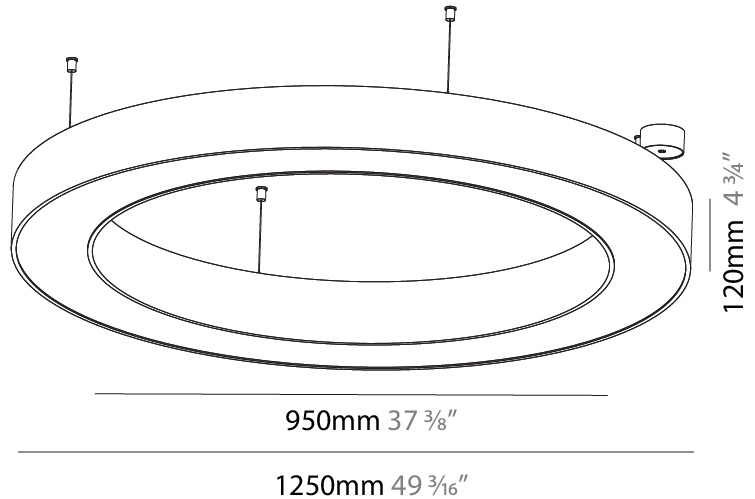

GENERAL

Series: Glorious
Subseries: Glorious
Brand: Prolicht
Division: Architectural
Mounting Type: Suspension
Mounting Location: Ceiling
Subcategory: Ambient

PHYSICAL

Shape: Round
Diameter (mm): 1250
Diameter (in): 49 7/16
Height (mm): 120
Height (in): 4 3/4
Max. Overall Height (mm): 2120
Max. Overall Height (in): 83 7/16
Light Distribution: Direct / Indirect
Weight (kg): 13.475
Weight (lbs): 29.70
Diffuser: PMMA - Opal or Micro-Prism
Fixture Finish: SSR / BKV / CWI / CRY / HAB / LAG / UFT / ITA / RUA / RUR / MIC / FTG / MYG / TWT / LOD / PUS / FRO / FUP / KIA / POP / BLS / SPG / MEY / GOH / GUM / CHC / COM / ABZ / JAG / OBR / MOS / ROR
Fixture Material: Aluminum

ELECTRICAL

Lamp Type: LED (Zhaga Standard)
Input Wattage (W): 90
Total Output Wattage (W): 72 / 57.6 (3500K)
Dimming: Non-Dimming / Phase Dimming (120Vac only) / 0-10V Dimming
Driver Included: Yes
Driver Location: Integrated
Driver Type: Constant Current
Driver Class: Class 2
Input Voltage (V): 120 - 277
Constant Current (mA): 350 / 1200/600 (3500K)

LED

Color Temperature (°K): 3000 / 3500 / 4000
Max. Delivered Lumen (lm): 5540 / 5733 / 5850 Direct / 3830 / 3969 / 4050 Indirect
CRI: >80 CRI
Efficiency (%): 68
Lamp Life (hrs): 50000

OPTICAL

RATINGS AND CERTIFICATIONS

Certified By: Certified for North American Standards
IP rating: IP20