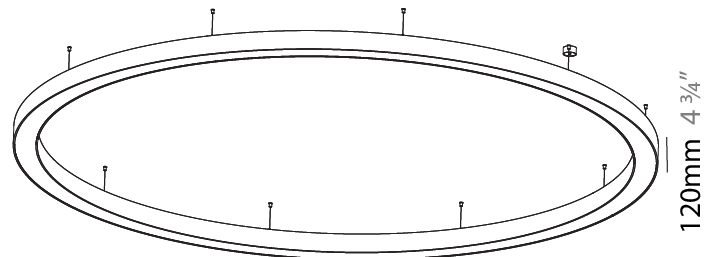

GENERAL

Series: Glorious
Subseries: Glorious
Brand: Prolicht
Division: Architectural
Mounting Type: Suspension
Mounting Location: Ceiling
Subcategory: Ambient

PHYSICAL

Shape: Round
Diameter (mm): 4000
Diameter (in): 157 1/2
Height (mm): 120
Height (in): 4 3/4
Max. Overall Height (mm): 2120
Max. Overall Height (in): 83 7/16
Light Distribution: Direct
Weight (kg): 50.71
Weight (lbs): 111.98
Diffuser: PMMA - Opal or Micro-Prism
Fixture Finish: SSR / BKV / CWI / CRY / HAB / LAG / UFT / ITA / RUA / RUR / MIC / FTG / MYG / TWT / LOD / PUS / FRO / FUP / KIA / POP / BLS / SPG / MEY / GOH / GUM / CHC / COM / ABZ / JAG / OBR / MOS / ROR
Fixture Material: Aluminum

ELECTRICAL

Lamp Type: LED (Zhaga Standard)
Input Wattage (W): 200
Total Output Wattage (W): 160 / 128 (3500K)
Dimming: Non-Dimming / Phase Dimming (120Vac only) / 0-10V Dimming
Driver Included: Yes
Driver Location: Integrated
Driver Type: Constant Current
Driver Class: Class 2
Input Voltage (V): 120 - 277
Constant Current (mA): 350 / 1000 (3500K)

LED

Color Temperature (°K): 3000 / 3500 / 4000
Max. Delivered Lumen (lm): 18460 / 19110 / 19500
CRI: >80 CRI
Efficiency (%): 0.65
Lamp Life (hrs): 50000

OPTICAL

RATINGS AND CERTIFICATIONS

Certified By: Certified for North American Standards
IP rating: IP20

PROJECT
TYPE
SPECIFIER
QUANTITY
DATE

3700mm 145 1/16"

4000mm 157 1/2"