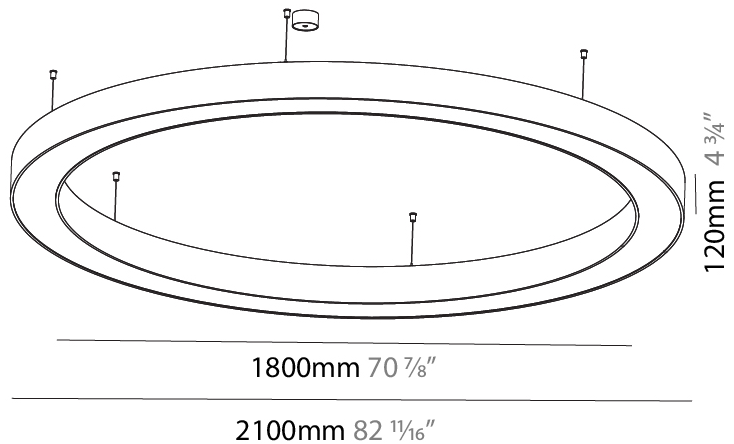

GENERAL

Series: Glorious
Subseries: Glorious
Brand: Prolight
Division: Architectural
Mounting Type: Suspension
Mounting Location: Ceiling
Subcategory: Ambient

PHYSICAL

Shape: Round
Diameter (mm): 2100
Diameter (in): 82 11/16
Height (mm): 120
Height (in): 4 3/4
Max. Overall Height (mm): 2120
Max. Overall Height (in): 83 7/16
Light Distribution: Direct
Weight (kg): 25.9
Weight (lbs): 56.98
Diffuser: PMMA - Opal or Micro-Prism
Fixture Finish: SSR / BKV / CWI / CRY / HAB / UFT / ITA / RUA / FTG / MYG / LOD / PUS / FRO / FUP / KIA / POP / BLS / SPG / MEY / GOH / GUM / CHC / COM / ABZ / JAG / OBR / MOS / ROR
Fixture Material: Aluminum

ELECTRICAL

Lamp Type: LED (Zhaga Standard)
Input Wattage (W): 105
Total Output Wattage (W): 84 / 67.2 (3500K)
Dimming: Non-Dimming / Phase Dimming (120Vac only) / 0-10V Dimming
Driver Included: Yes
Driver Location: Integrated
Driver Type: Constant Current
Driver Class: Class 2
Input Voltage (V): 120 - 277
Constant Current (MA): 350 / 700 (3500K)

LED

Color Temperature (°K): 3000 / 3500 / 4000
Max. Delivered Lumen (lm): 9690 / 10035 / 10240
CRI: >80 CRI
Efficiency (%): 65
Lamp Life (hrs): 50000

OPTICAL

RATINGS AND CERTIFICATIONS

Certified By: Certified for North American Standards
IP rating: IP20