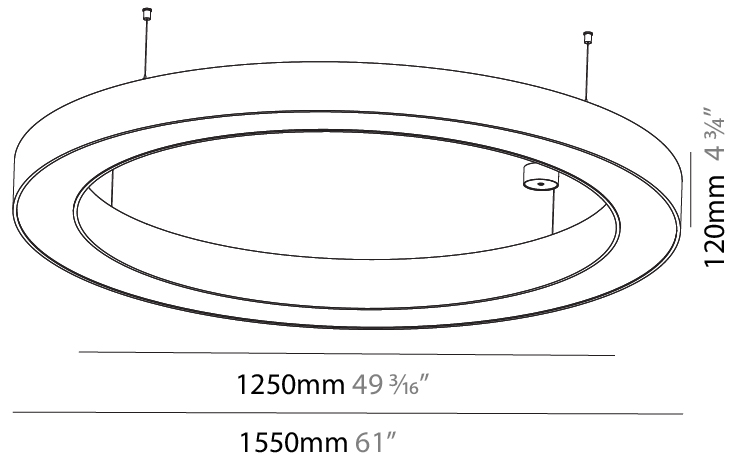

GENERAL

Series: Glorious
Subseries: Glorious
Brand: Prolight
Division: Architectural
Mounting Type: Suspension
Mounting Location: Ceiling
Subcategory: Ambient

PHYSICAL

Shape: Round
Diameter (mm): 1550
Diameter (in): 61
Height (mm): 120
Height (in): 4 3/4
Max. Overall Height (mm): 2120
Max. Overall Height (in): 83 7/16
Light Distribution: Direct / Indirect
Weight (kg): 16.737
Weight (lbs): 36.90
Diffuser: PMMA - Opal or Micro-Prism
Fixture Finish: SSR / BKV / CWI / CRY / HAB / UFT / ITA / RUA / FTG / MYG / LOD / PUS / FRO / FUP / KIA / POP / BLS / SPG / MEY / GOH / GUM / CHC / COM / ABZ / JAG / OBR / MOS / ROR
Fixture Material: Aluminum

ELECTRICAL

Lamp Type: LED (Zhaga Standard)
Input Wattage (W): 110
Total Output Wattage (W): 88 / 70.4 (3500K)
Dimming: Non-Dimming / Phase Dimming (120Vac only) / 0-10V Dimming
Driver Included: Yes
Driver Location: Integrated
Driver Type: Constant Current - 120 / 277Vac
Driver Class: Class 2
Input Voltage (V): 120 - 277
Constant Current (MA): 350 / 700/800 (3500K)

LED

Color Temperature (°K): 3000 / 3500 / 4000
Max. Delivered Lumen (lm): 6920 / 7164 / 7310 Direct / 4530 / 4938 / 4790 Indirect
CRI: >80 CRI
Efficiency (%): 68
Lamp Life (hrs): 50000

OPTICAL

RATINGS AND CERTIFICATIONS

Certified By: Certified for North American Standards
IP rating: IP20