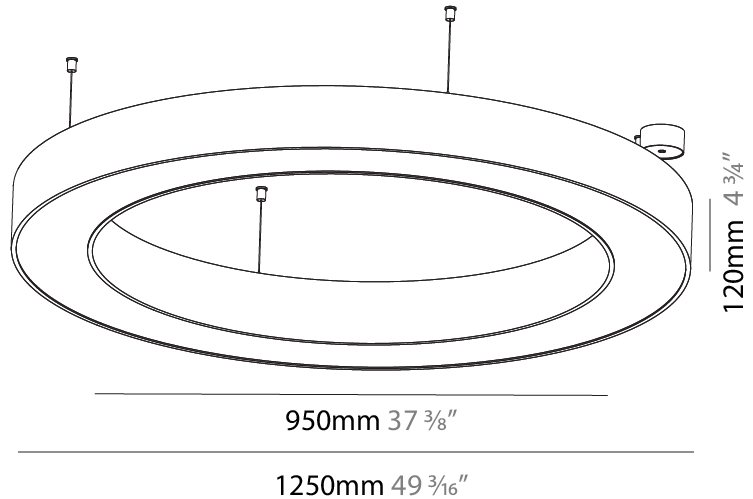

GENERAL

Series: Glorious
Subseries: Glorious
Brand: Prolicht
Division: Architectural
Mounting Type: Suspension
Mounting Location: Ceiling
Subcategory: Ambient

PHYSICAL

Shape: Round
Diameter (mm): 1250
Diameter (in): 49 ⁷/₁₆
Height (mm): 120
Height (in): 4 ³/₄
Max. Overall Height (mm): 2120
Max. Overall Height (in): 83 ⁷/₁₆
Light Distribution: Direct / Indirect
Weight (kg): 13.475
Weight (lbs): 29.70
Diffuser: [PMMA - Opal or Micro-Prism](#)
Fixture Finish: [SSR / BKV / CWI / CRY / HAB / UFT / ITA / RUA / FTG / MYG / LOD / PUS / FRO / FUP / KIA / POP / BLS / SPG / MEY / GOH / GUM / CHC / COM / ABZ / JAG / OBR / MOS / ROR](#)
Fixture Material: Aluminum

ELECTRICAL

Lamp Type: LED (Zhaga Standard)
Input Wattage (W): 90
Total Output Wattage (W): 72 / 57.6 (3500K)
Dimming: [Non-Dimming / Phase Dimming (120Vac only) / 0-10V Dimming](#)
Driver Included: Yes
Driver Location: Integrated
Driver Type: Constant Current
Driver Class: Class 2
Input Voltage (V): 120 - 277
Constant Current (mA): 350 / 1200/600 (3500K)

LED

[Color Temperature (°K): 3000 / 3500 / 4000](#)
Max. Delivered Lumen (lm): 5540 / 5733 / 5850 Direct / 3830 / 3969 / 4050 Indirect
CRI: >80 CRI
Efficiency (%): 68
Lamp Life (hrs): 50000

OPTICAL

RATINGS AND CERTIFICATIONS

Certified By: Certified for North American Standards
IP rating: IP20