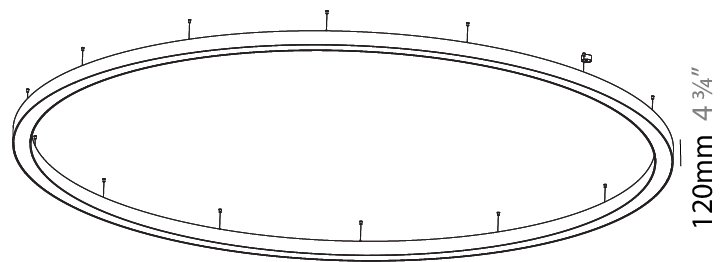

GENERAL

Series: Glorious
Subseries: Glorious
Brand: Prolicht
Division: Architectural
Mounting Type: Suspension
Mounting Location: Ceiling
Subcategory: Ambient

PHYSICAL

Shape: Round
Diameter (mm): 5400
Diameter (in): 212 ⁵/₈
Height (mm): 120
Height (in): 4 ³/₄
Max. Overall Height (mm): 2120
Max. Overall Height (in): 83 ⁷/₁₆
Light Distribution: Direct / Indirect
Weight (kg): 71.452
Weight (lbs): 157.19
Diffuser: PMMA - Opal or Micro-Prism
Fixture Finish: SSR / BKV / CWI / CRY / HAB / UFT / ITA / RUA / FTG / MYG / LOD / PUS / FRO / FUP / KIA / POP / BLS / SPG / MEY / GOH / GUM / CHC / COM / ABZ / JAG / OBR / MOS / ROR
Fixture Material: Aluminum

ELECTRICAL

Lamp Type: LED (Zhaga Standard)
Input Wattage (W): 405
Total Output Wattage (W): 324 / 259.2 (3500K)
Dimming: Non-Dimming / Phase Dimming (120Vac only) / 0-10V Dimming
Driver Included: Yes
Driver Location: Integrated
Driver Type: Constant Current - 120 / 277Vac
Driver Class: Class 2
Input Voltage (V): 120 - 277
Constant Current (MA): 350 / 800/500 (3500K)

LED

Color Temperature (°K): 3000 / 3500 / 4000
Max. Delivered Lumen (lm): 25840 / 26754 / 27300 Direct / 19620 / 2031 / 20720 Indirect
CRI: >80 CRI
Efficiency (%): 70
Lamp Life (hrs): 50000

OPTICAL

RATINGS AND CERTIFICATIONS

Certified By: Certified for North American Standards
IP rating: IP20

PROJECT
TYPE
SPECIFIER
QUANTITY
DATE