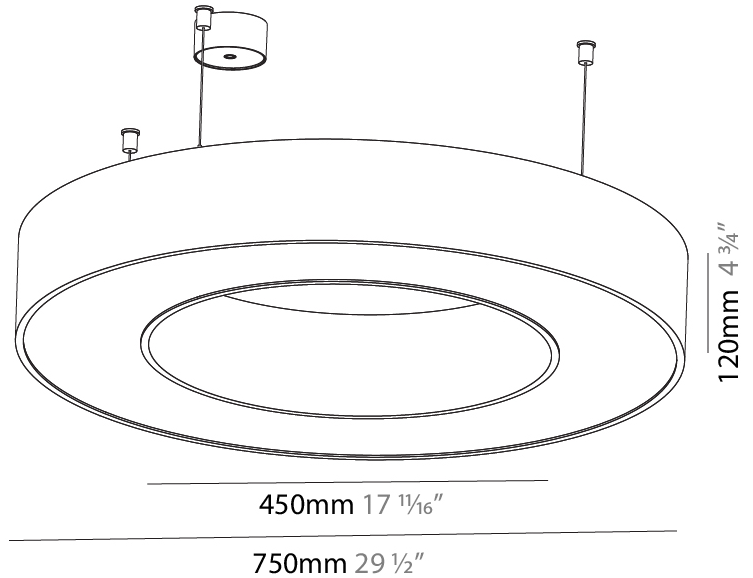

GENERAL

Series: Glorious
Subseries: Glorious
Brand: Prolight
Division: Architectural
Mounting Type: Suspension
Mounting Location: Ceiling
Subcategory: Ambient

PHYSICAL

Shape: Round
Diameter (mm): 750
Diameter (in): 29 1/2
Height (mm): 120
Height (in): 4 3/4
Max. Overall Height (mm): 2120
Max. Overall Height (in): 83 7/16
Light Distribution: Direct
Weight (kg): 7.062
Weight (lbs): 15.56
Diffuser: [PMMA - Opal or Micro-Prism](#)
Fixture Finish: [SSR / BKV / CWI / CRY / HAB / LAG / UFT / ITA / RUA / RUR / MIC / FTG / MYG / TWT / LOD / PUS / FRO / FUP / KIA / POP / BLS / SPG / MEY / GOH / GUM / CHC / COM / ABZ / JAG / OBR / MOS / ROR](#)
Fixture Material: Aluminum

ELECTRICAL

Lamp Type: LED (Zhaga Standard)
Input Wattage (W): 30
Total Output Wattage (W): 24 / 19.2 (3500K)
Dimming: [Non-Dimming / Phase Dimming (120Vac only) / 0-10V Dimming](#)
Driver Included: Yes
Driver Location: Integrated
Driver Type: Constant Current
Driver Class: Class 2
Input Voltage (V): 120 - 277
Constant Current (MA): 350 / 600 (3500K)

LED

[Color Temperature (°K): 3000 / 3500 / 4000](#)
Max. Delivered Lumen (lm): 2770 / 2862 / 2920
CRI: >80 CRI
Efficiency (%): 65
Lamp Life (hrs): 50000

OPTICAL

RATINGS AND CERTIFICATIONS

Certified By: Certified for North American Standards
IP rating: IP20