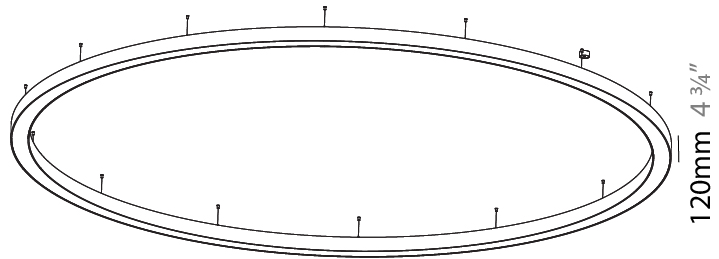

GENERAL

Series: Glorious
Subseries: Glorious
Brand: Prolicht
Division: Architectural
Mounting Type: Suspension
Mounting Location: Ceiling
Subcategory: Ambient

PHYSICAL

Shape: Round
Diameter (mm): 5400
Diameter (in): 212 ⁵/₈
Depth (mm): 120
Depth (in): 4 ³/₄
Max. Overall Height (mm): 2120
Max. Overall Height (in): 83 ⁷/₁₆
Light Distribution: Direct
Weight (kg): 69.5
Weight (lbs): 152.9
Diffuser: PMMA - Opal or Micro-Prism
Fixture Finish: SSR / BKV / CWI / CRY / HAB / LAG / UFT / ITA / RUA / RUR / MIC / FTG / MYG / TWT / LOD / PUS / FRO / FUP / KIA / POP / BLS / SPG / MEY / GOH / GUM / CHC / COM / ABZ / JAG / OBR / MOS / ROR
Fixture Material: Aluminum

ELECTRICAL

Lamp Type: LED (Zhaga Standard)
Input Wattage (W): 280
Total Output Wattage (W): 224 / 179.2 (3500K)
Dimming: Non-Dimming / Phase Dimming (120Vac only) / 0-10V Dimming
Driver Included: Yes
Driver Location: Integrated
Driver Type: Constant Current
Driver Class: Class 2
Input Voltage (V): 120 - 277
Constant Current (MA): 350 / 1400 (3500K)

LED

Color Temperature (°K): 3000 / 3500 / 4000
Max. Delivered Lumen (lm): 25840 / 26754 / 27300
CRI: >80 CRI
Efficiency (%): 65
Lamp Life (hrs): 50000

OPTICAL

RATINGS AND CERTIFICATIONS

Certified By: Certified for North American Standards
IP rating: IP20

PROJECT _____
TYPE _____
SPECIFIER _____
QUANTITY _____
DATE _____