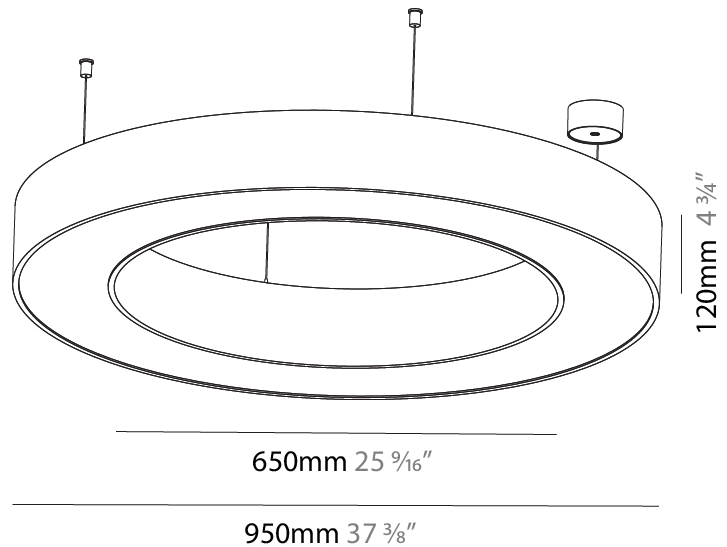

GENERAL

Series: Glorious
Subseries: Glorious
Brand: Prolight
Division: Architectural
Mounting Type: Suspension
Mounting Location: Ceiling
Subcategory: Ambient

PHYSICAL

Shape: Round
Diameter (mm): 950
Diameter (in): 37 ³/₈
Height (mm): 120
Height (in): 4 ³/₄
Max. Overall Height (mm): 2120
Max. Overall Height (in): 83 ⁷/₁₆
Light Distribution: Direct
Weight (kg): 9.172
Weight (lbs): 20.22
Diffuser: [PMMA - Opal or Micro-Prism](#)
Fixture Finish: [SSR / BKV / CWI / CRY / HAB / UFT / ITA / RUA / FTG / MYG / LOD / PUS / FRO / FUP / KIA / POP / BLS / SPG / MEY / GOH / GUM / CHC / COM / ABZ / JAG / OBR / MOS / ROR](#)
Fixture Material: Aluminum

ELECTRICAL

Lamp Type: LED (Zhaga Standard)
Input Wattage (W): 45
Total Output Wattage (W): 36 / 28.8 (3500K)
Dimming: [Non-Dimming / Phase Dimming (120Vac only) / 0-10V Dimming](#)
Driver Included: Yes
Driver Location: Integrated
Driver Type: Constant Current
Driver Class: Class 2
Input Voltage (V): 120 - 277
Constant Current (MA): 350 / 900 (3500K)

LED

[Color Temperature (°K): 3000 / 3500 / 4000](#)
Max. Delivered Lumen (lm): 4150 / 4302 / 4390
CRI: >80 CRI
Efficiency (%): 65
Lamp Life (hrs): 50000

OPTICAL

RATINGS AND CERTIFICATIONS

Certified By: Certified for North American Standards
IP rating: IP20