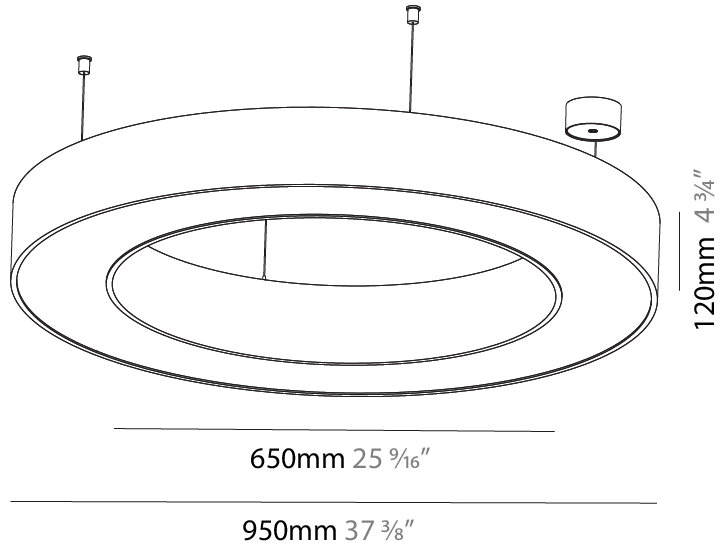

GENERAL

Series: Glorious
Subseries: Glorious
Brand: Prolicht
Division: Architectural
Mounting Type: Suspension
Mounting Location: Ceiling
Subcategory: Ambient

PHYSICAL

Shape: Round
Diameter (mm): 950
Diameter (in): 37 ⁷/₈
Height (mm): 120
Height (in): 4 ³/₄
Max. Overall Height (mm): 2120
Max. Overall Height (in): 83 ⁷/₁₆
Light Distribution: Direct / Indirect
Weight (kg): 10.395
Weight (lbs): 22.92
Diffuser: [PMMA - Opal or Micro-Prism](#)
Fixture Finish: [SSR / BKV / CWI / CRY / HAB / LAG / UFT / ITA / RUA / RUR / MIC / FTG / MYG / TWT / LOD / PUS / FRO / FUP / KIA / POP / BLS / SPG / MEY / GOH / GUM / CHC / COM / ABZ / JAG / OBR / MOS / ROR](#)
Fixture Material: Aluminum

ELECTRICAL

Lamp Type: LED (Zhaga Standard)
Input Wattage (W): 58.5
Total Output Wattage (W): 52 / 41.6 (3500K)
Dimming: [Non-Dimming / Phase Dimming (120Vac only) / 0-10V Dimming](#)
Driver Included: Yes
Driver Location: Integrated
Driver Type: Constant Current
Driver Class: Class 2
Input Voltage (V): 120 - 277
Constant Current (MA): 350 / 900/400 (3500K)

LED

[Color Temperature (°K): 3000 / 3500 / 4000](#)
Max. Delivered Lumen (lm): 4150 / 4302 / 4390 Direct / 1850/ 1911 / 150
CRI: >80 CRI
Efficiency (%): 69
Lamp Life (hrs): 50000

OPTICAL

RATINGS AND CERTIFICATIONS

Certified By: Certified for North American Standards
IP rating: IP20

PROJECT
TYPE
SPECIFIER
QUANTITY
DATE