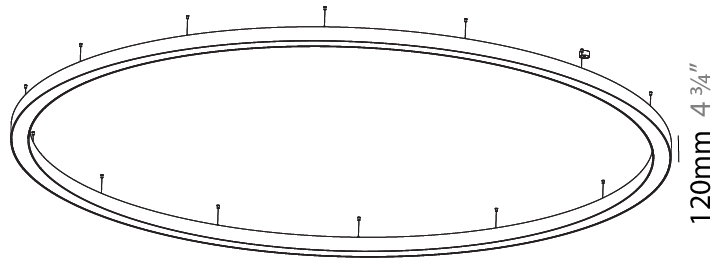

GENERAL

Series: Glorious
Subseries: Glorious
Brand: Prolicht
Division: Architectural
Mounting Type: Suspension
Mounting Location: Ceiling
Subcategory: Ambient

PHYSICAL

Shape: Round
Diameter (mm): 5400
Diameter (in): 212 5/8
Depth (mm): 120
Depth (in): 4 3/4
Max. Overall Height (mm): 2120
Max. Overall Height (in): 83 7/16
Light Distribution: Direct
Weight (kg): 69.5
Weight (lbs): 152.9
Diffuser: PMMA - Opal or Micro-Prism
Fixture Finish: [SSR / BKV / CWI / CRY / HAB / UFT / ITA / RUA / FTG / MYG / LOD / PUS / FRO / FUP / KIA / POP / BLS / SPG / MEY / GOH / GUM / CHC / COM / ABZ / JAG / OBR / MOS / ROR](#)
Fixture Material: Aluminum

ELECTRICAL

Lamp Type: LED (Zhaga Standard)
Input Wattage (W): 280
Total Output Wattage (W): 224 / 179.2 (3500K)
Dimming: [Non-Dimming / Phase Dimming (120Vac only) / 0-10V Dimming](#)
Driver Included: Yes
Driver Location: Integrated
Driver Type: Constant Current
Driver Class: Class 2
Input Voltage (V): 120 - 277
Constant Current (MA): 350 / 1400 (3500K)

LED

Color Temperature (°K): [3000 / 3500 / 4000](#)
Max. Delivered Lumen (lm): 25840 / 26754 / 27300
CRI: >80 CRI
Efficiency (%): 65
Lamp Life (hrs): 50000

OPTICAL

RATINGS AND CERTIFICATIONS

Certified By: Certified for North American Standards
IP rating: IP20

5100mm 200 13/16"

5400mm 212 5/8"